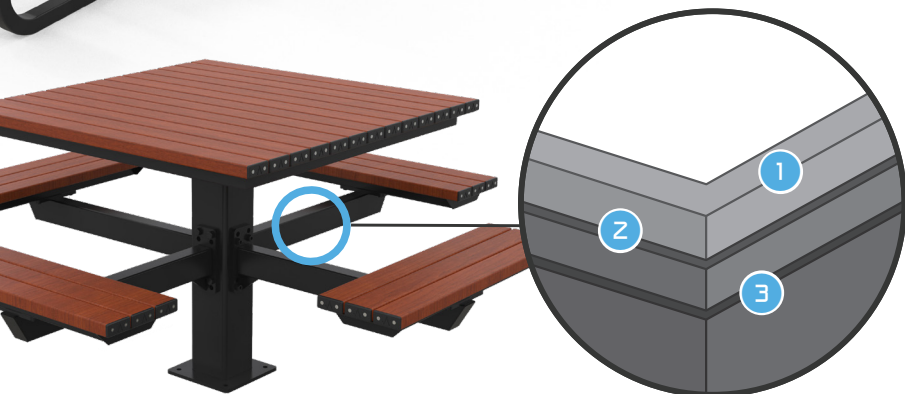

Glasgow Picnic Setting

(Steel RHS)

1. 1 **Heavy Duty 3mm Steel RHS**
2. 2 **Hot-Dipped Galvanising Corrosion Protection**
3. 3 **Premium Powder Coat Protective Finish** (Dulux Black)