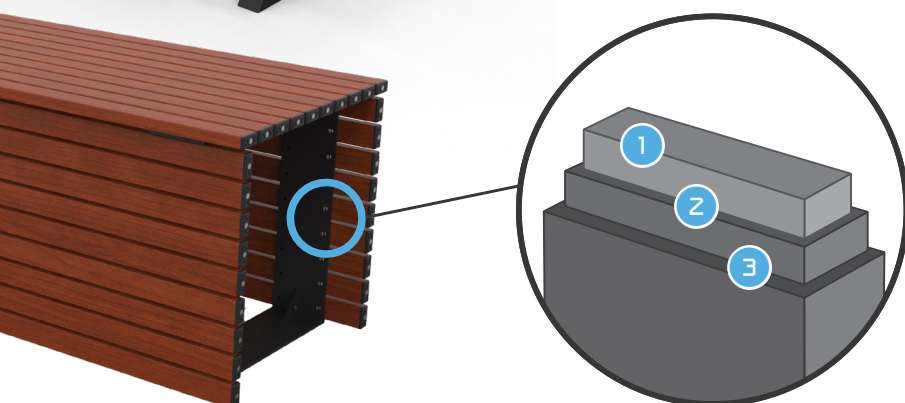

Dublin Suite Legs

(Steel Plate)

1. 1 **6mm Steel Plate**
2. 2 **Zinc Primer Corrosion Protection**
3. 3 **Premium Powder Coat Protective Finish** (Dulux Black)