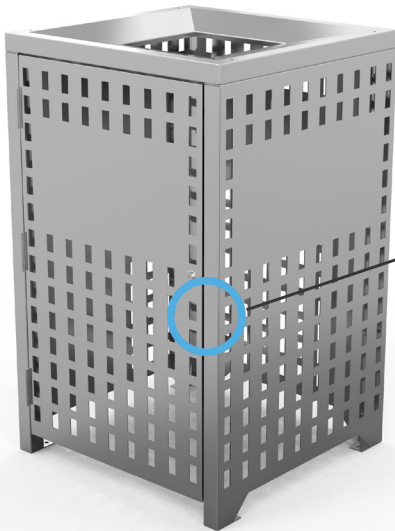

Athens Wheelie Bin Enclosures

(Stainless Steel)

- 1 **304 Grade Stainless Steel**