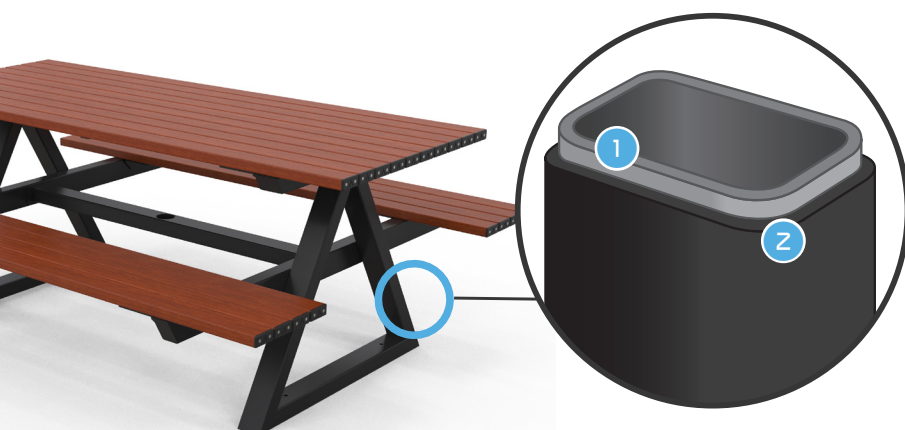

Liverpool Suite Legs

(Aluminium Extrusion)

- 1 **Tough 40 x 40 x 3mm Aluminium extrusion**
- 2 **Premium Powder Coat Protective Finish** (Dulux Black)

Glasgow Picnic Setting

(Steel RHS)

- 1 **Heavy Duty 3mm Steel RHS**
- 2 **Hot-Dipped Galvanising Corrosion Protection**
- 3 **Premium Powder Coat Protective Finish** (Dulux Black)