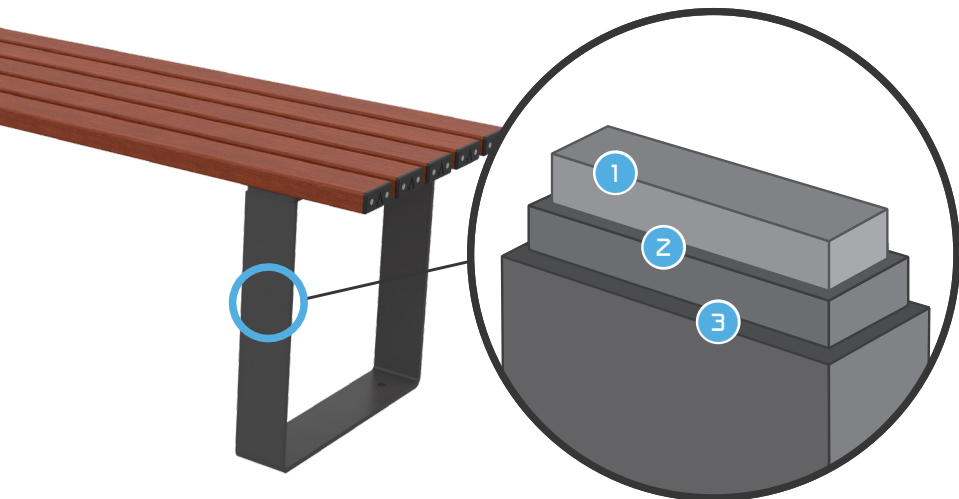

Prague Suite Bench Legs

(Steel Plate)

- 1 **5mm Steel Plate**
- 2 **Zinc Plating Integrated Corrosion Protection**
- 3 **Zinc Primer**
(extra protection)
- 4 **Premium Powder Coat Protective Finish**
(Dulux Colours)