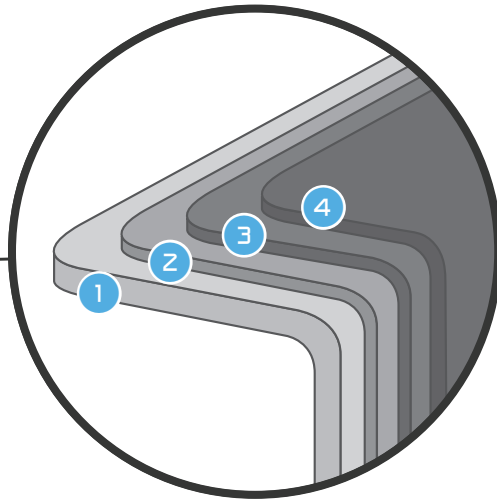

Paris Suite Legs

(Steel Plate)

- 1 **5mm Steel Plate**
- 2 **Zinc Plating Integrated Corrosion Protection**
- 3 **Zinc Primer**
  (extra protection)
- 4 **Premium Powder Coat Protective Finish**
  (Dulux Notre Dame)