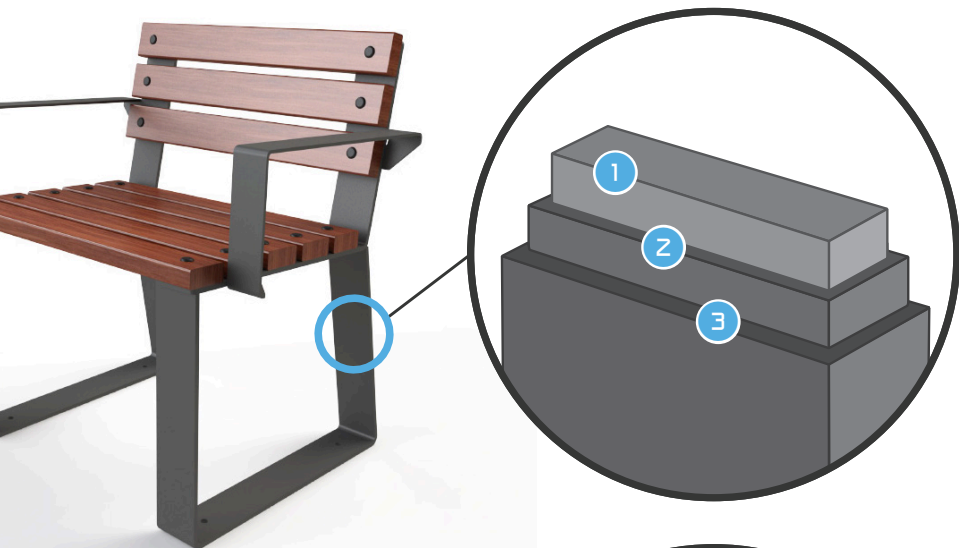

Rome Suite Legs

(Steel Plate)

1. 1 **8mm Steel Plate**
2. 2 **Zinc Primer Corrosion Protection**
3. 3 **Premium Powder Coat Protective Finish (Dulux Monument)**