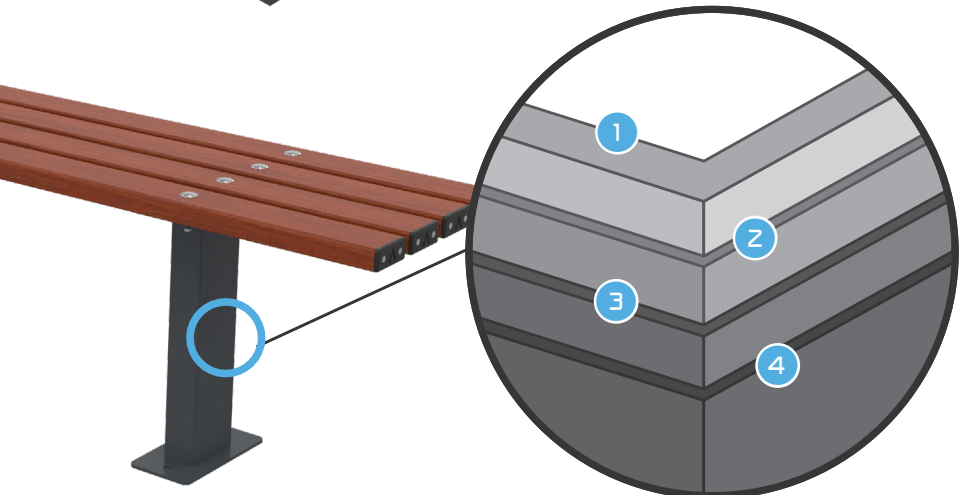

Woodville Suite Legs

(Steel RHS)

1. 1 **Rectangular Hollow Section - Steel**
2. 2 **Zinc Plating Integrated Corrosion Protection**
3. 3 **Zinc Primer (extra protection)**
4. 4 **Premium Powder Coat Protective Finish (Dulux Charcoal)**