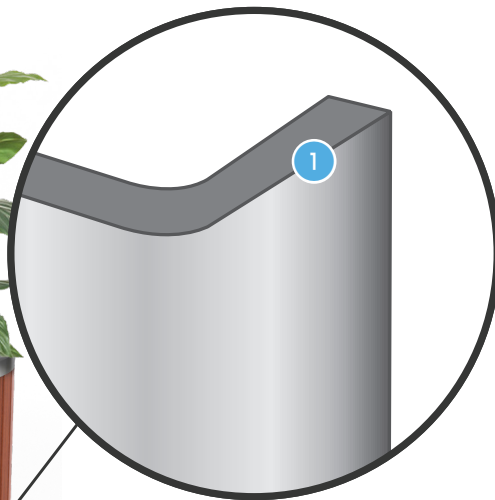

London Suite Bins & Planters

(Stainless Steel)

- 1 **316 Grade 5mm Stainless Steel Plate**
- 2 **Polished Finish OR Premium Powder Coat**