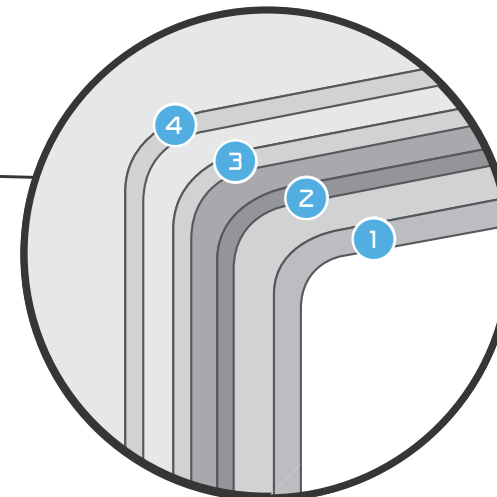

Prague Suite Bench Legs

(Steel Plate)

- 1 **5mm Steel Plate**
- 2 **Zinc Plating Integrated Corrosion Protection**
- 3 **Zinc Primer**
  (extra protection)
- 4 **Premium Powder Coat Protective Finish**
  (Dulux Colours)