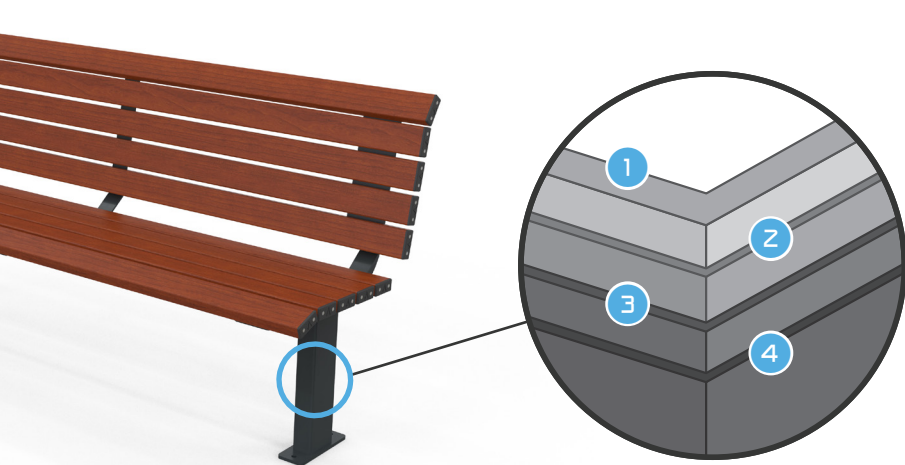

Vienna Suite Legs

(Steel Plate)

- 1 **8mm Steel Plate**
- 2 **Zinc Primer Corrosion Protection**
- 3 **Premium Powder Coat Protective Finish (Dulux Monument)**

Woodville Suite Legs

(Steel RHS)

- 1 **Rectangular Hollow Section - Steel**
- 2 **Zinc Plating Integrated Corrosion Protection**
- 3 **Zinc Primer (extra protection)**
- 4 **Premium Powder Coat Protective Finish (Dulux Charcoal)**