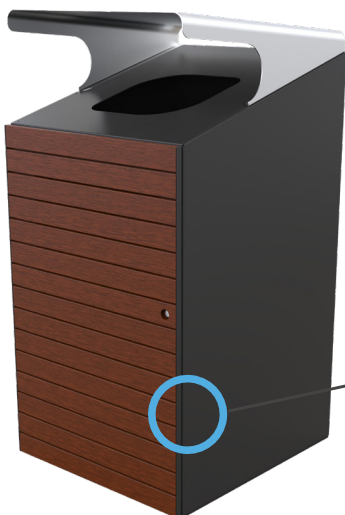

Paris Suite Bins & Planters

(Aluminium Plate)

- 1 **3mm Thick Aluminium Plate**
- 2 **Premium Powder Coat Finish**
(Dulux Notre Dame)

Prague Suite Bins

(Steel Plate)

- 1 **Heavy Duty 3mm Steel Plate**
- 2 **Zinc Plating Integrated Corrosion Protection**
- 3 **Premium powder Coat Protective Finish**
(Dulux Black, or APO Grey)

Florence Wheelie Bin Enclosure

(Steel Plate)

- 1 **Heavy Duty 3mm Steel Plate**
- 2 **Zinc Plating Integrated Corrosion Protection**
- 3 **Premium Powder Coat Protective Finish**
(Dulux Monument)

Manchester Suite Shelters